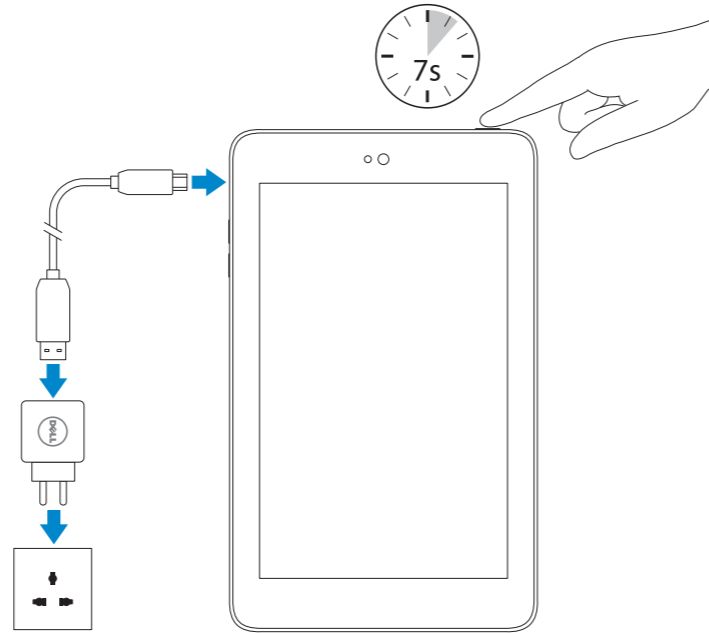

Venue 7

Quick Start Guide

Panduan Pengaktifan Cepat
Hướng Dẫn Bắt Đầu Nhanh
دليل البدء السريع

Scan for access
to support

Dell.com/QLR/tablets/3740

1 Connect the power cable and press the power button for 7 seconds

Sambungkan kabel daya dan tekan tombol daya selama 7 detik
Kết nối cáp nguồn vào và bấm nút nguồn trong 7 giây
قم بتوصيل كبل التيار واضغط على زر التشغيل لمدة 7 ثوانٍ